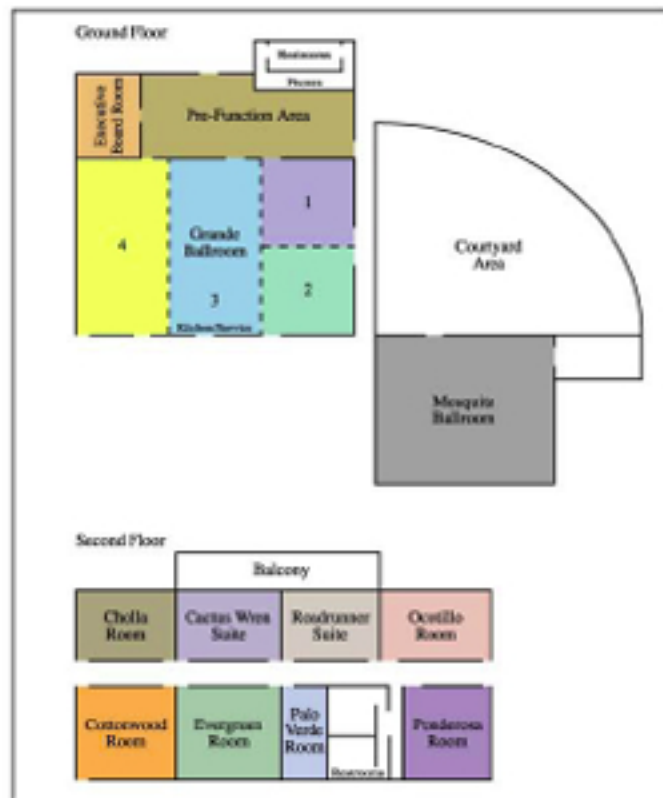

PHOENIX, ARIZONA

FOUR POINTS BY SHERATON

Phoenix North

LOCATION:

- Located in the heart of the thriving high-tech financial and healthcare centers of the Northwest Valley
- Just 15 minutes from the Sky Harbor International Airport, Downtown Phoenix, the Civic Plaza and the Phoenix Convention Center
- Adjacent to one of Arizona's largest shopping malls and within walking distance to more than 200 stores and 50 restaurants, night spots and theaters
- Major corporations like Honeywell, American Express, Dean Witter/Discover and Bull are all nearby

FUNCTION SPACE AND FEATURES:

- 13,000 square feet of meeting and banquet space for groups up to 600
- 4,000-square-foot Grande Ballroom and 2,300-square foot Mesquite Ballroom